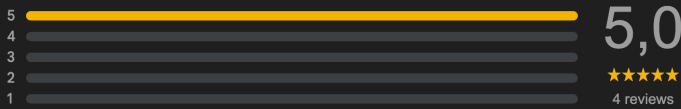

Ulasan

Google review summary

Write a review

Reviews

Sort by

- Most relevant
- Newest
- Highest
- Lowest

alfida rosa
1 review · 1 photo
★★★★★ a year ago

Pt ilsa semesta jaya adalah pt yg amanah, maju dan terpercaya. Mantap