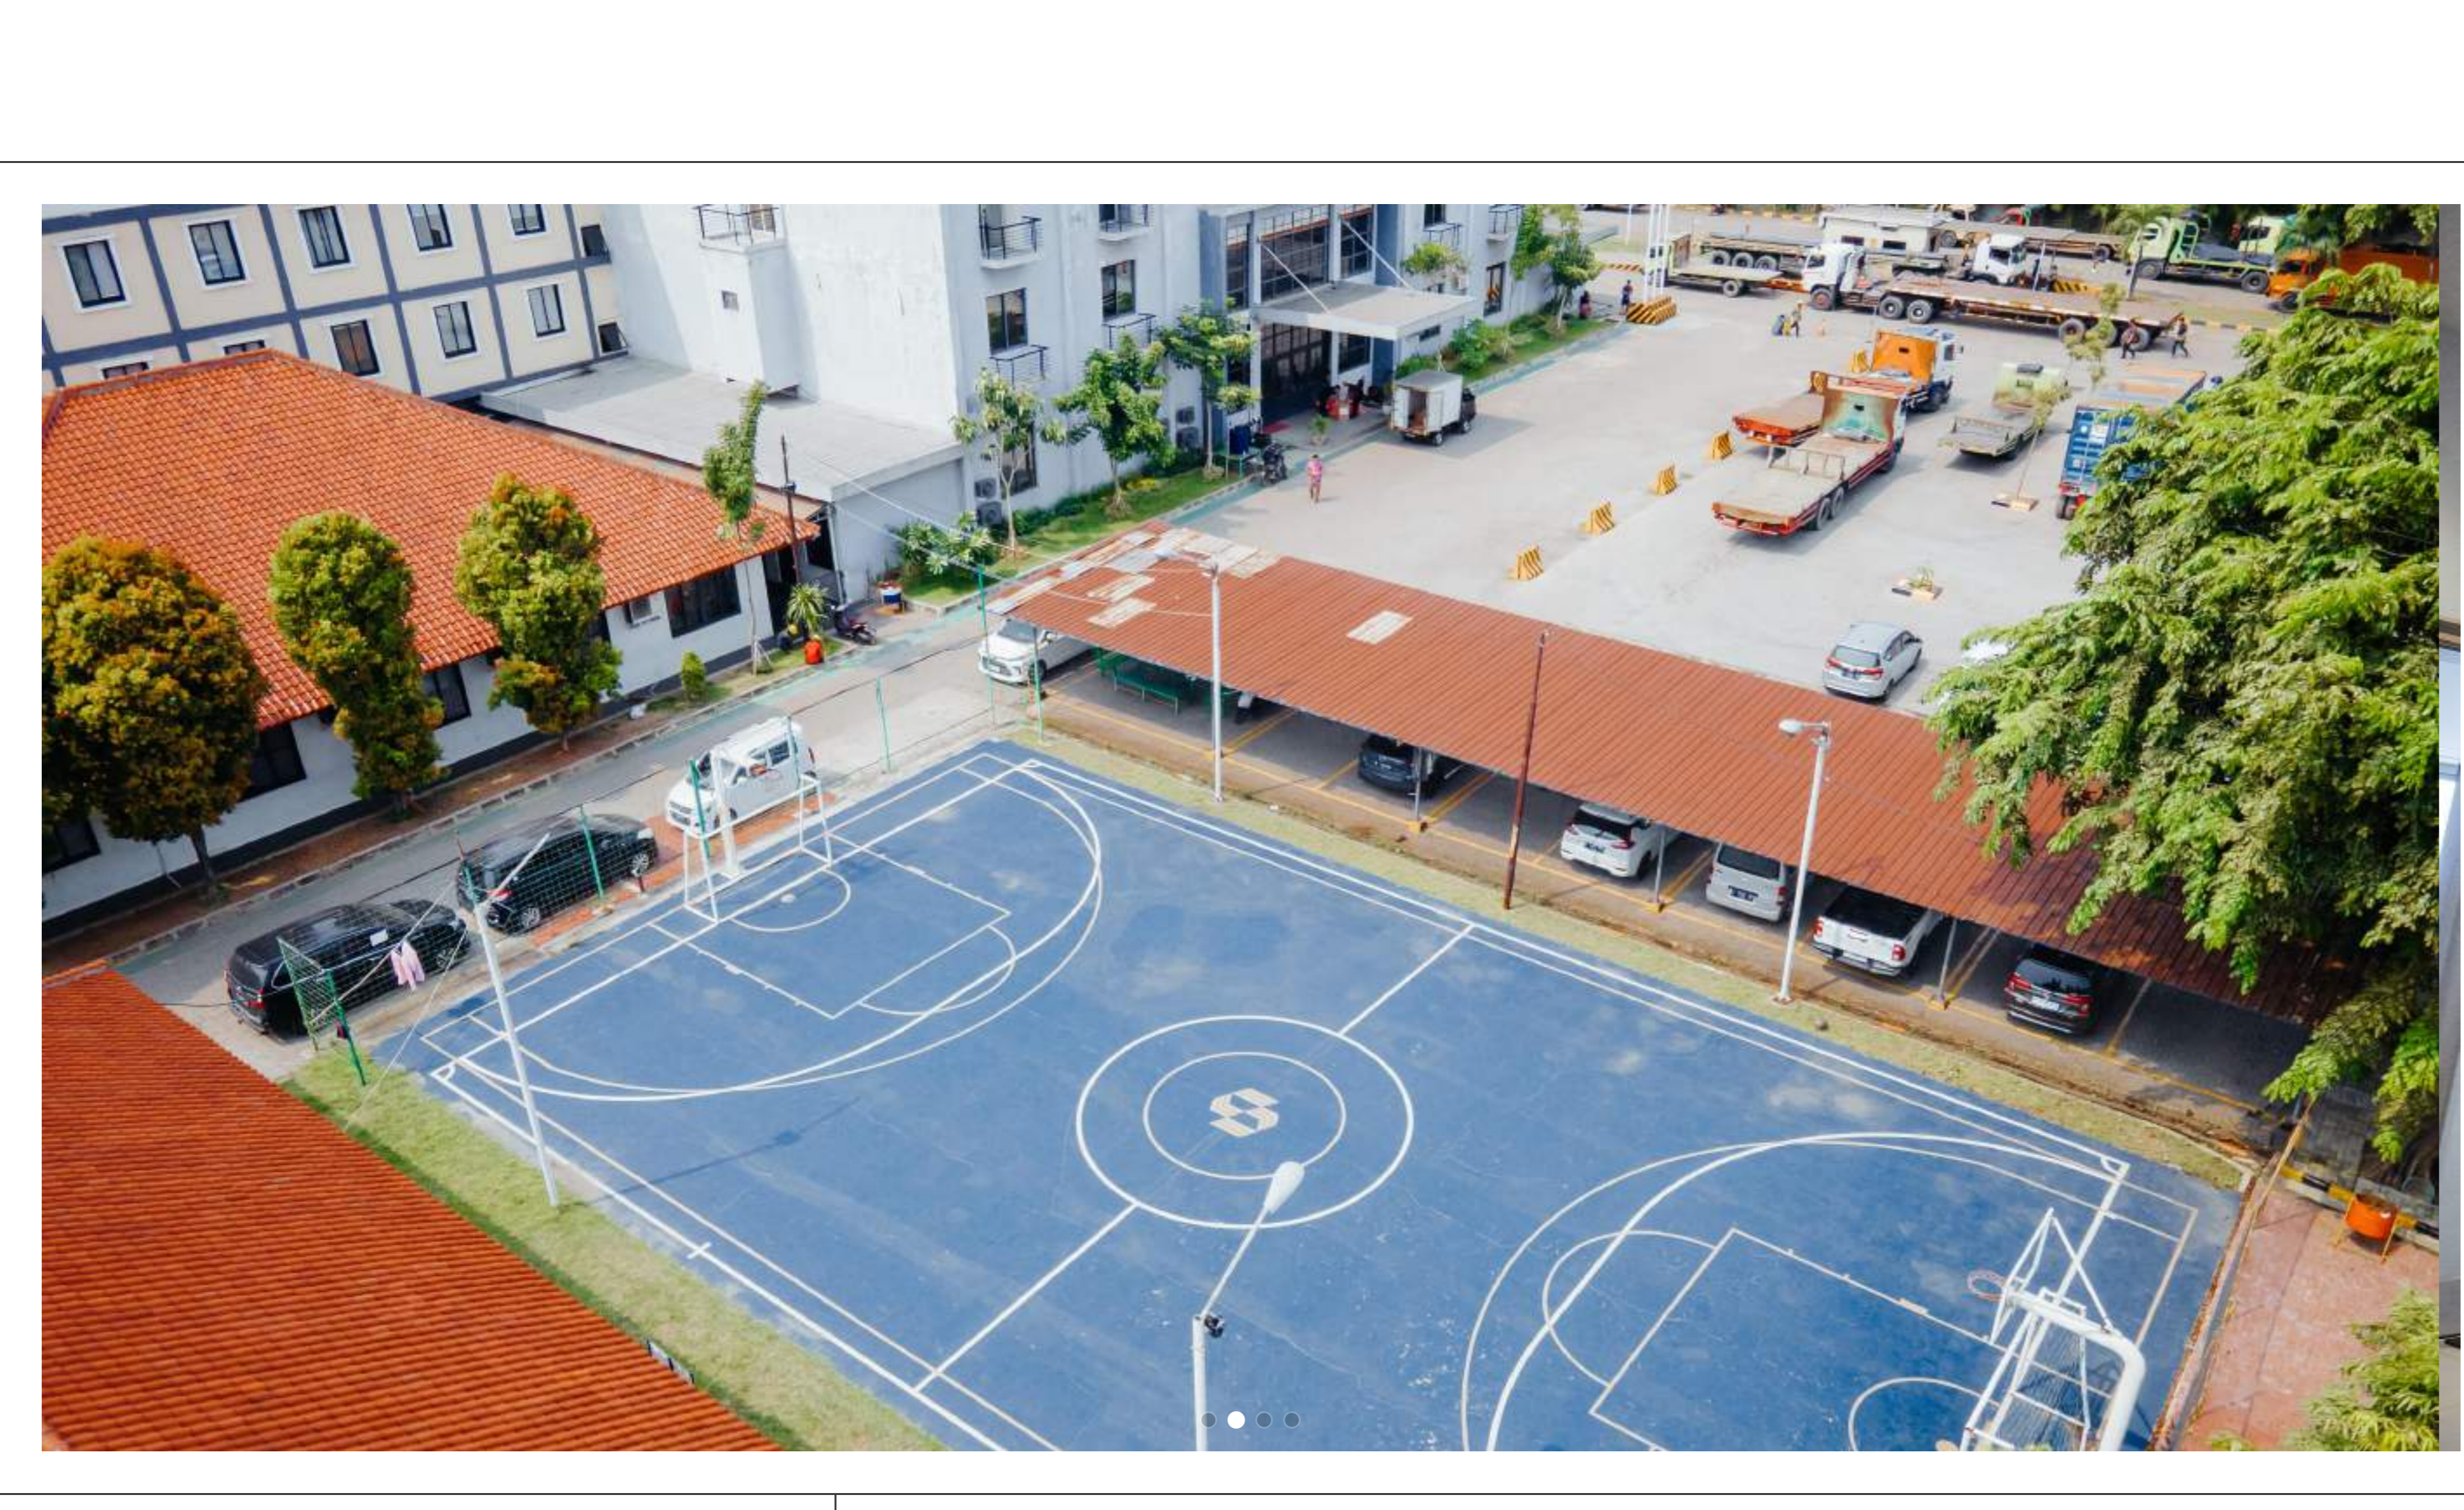

ALL PROJECTS

2

Induction Furnace

PRODUCTION PROCESS 2

The induction furnace process for reinforced steel making involves melting scrap steel using electromagnetic induction. In this method, an electric current is passed through a coil surrounding the furnace, generating a magnetic field that induces currents within the scrap metal, producing heat. This heat melts the steel, allowing for precise temperature control and the removal of impurities. Once the steel reaches the desired molten state, alloying elements are added to achieve the required properties. The molten steel is then poured into molds to solidify, creating reinforced steel with consistent quality and strength for construction and other applications.