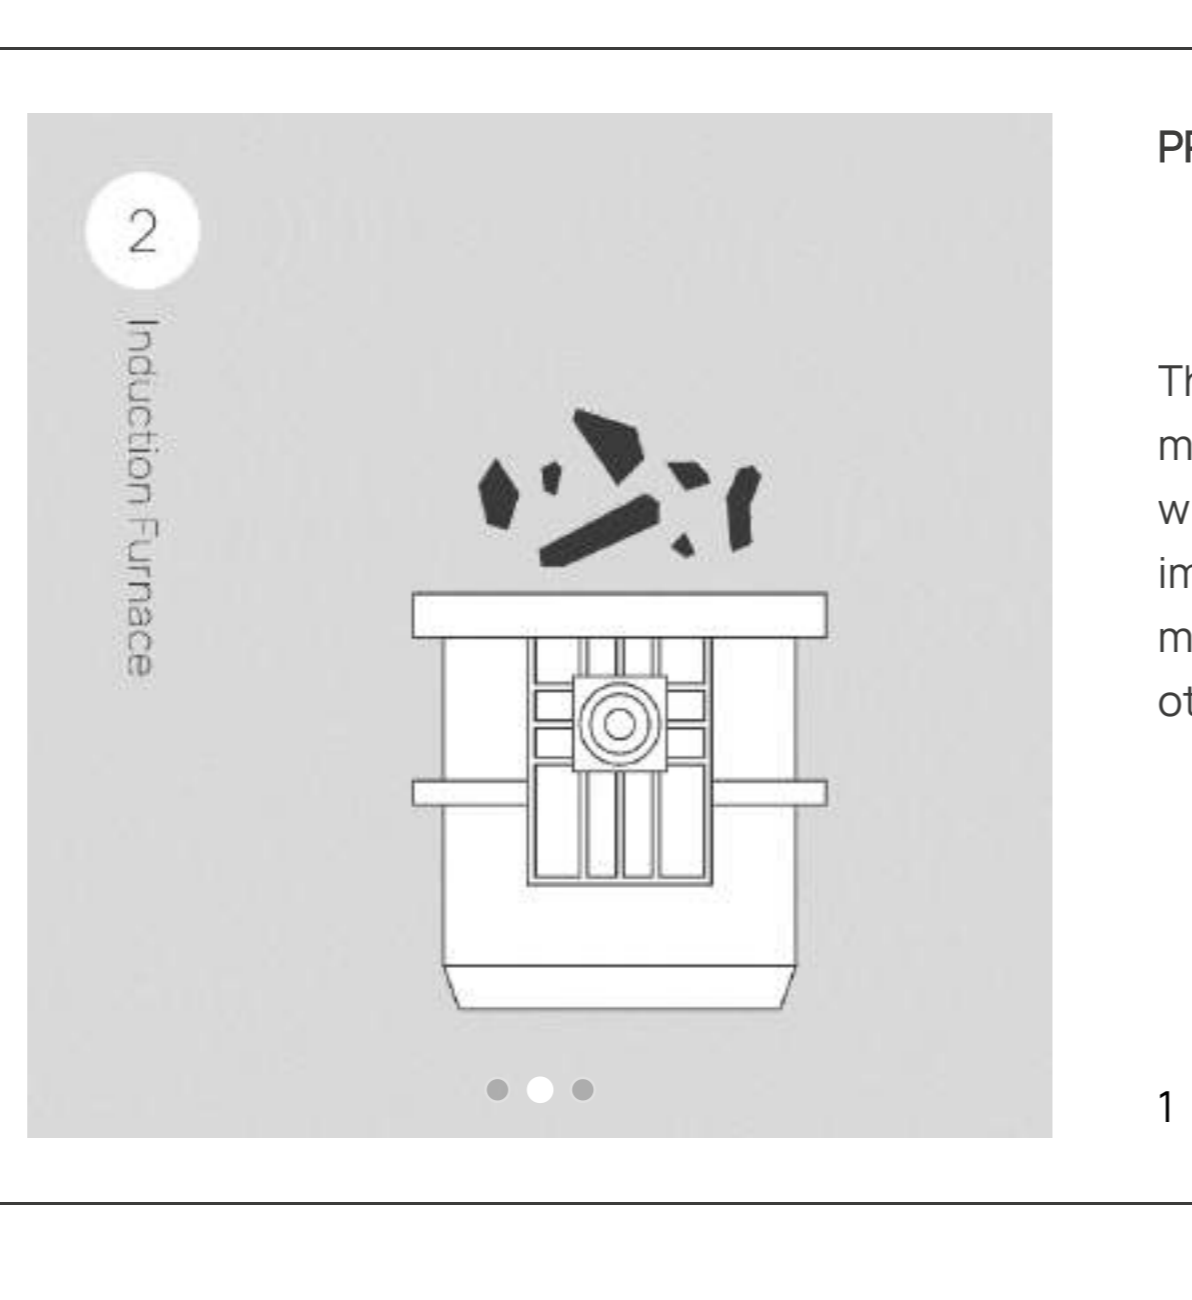

ALL PROJECTS

2

Induction Furnace

PRODUCTION PROCESS 2

The induction furnace process for reinforced steel making involves melting scrap steel using electromagnetic induction. In this method, an electric current is passed through a coil surrounding the furnace, generating a magnetic field that induces currents within the scrap metal, producing heat. This heat melts the steel, allowing for precise temperature control and the removal of impurities. Once the steel reaches the desired molten state, alloying elements are added to achieve the required properties. The molten steel is then poured into molds to solidify, creating reinforced steel with consistent quality and strength for construction and other applications.