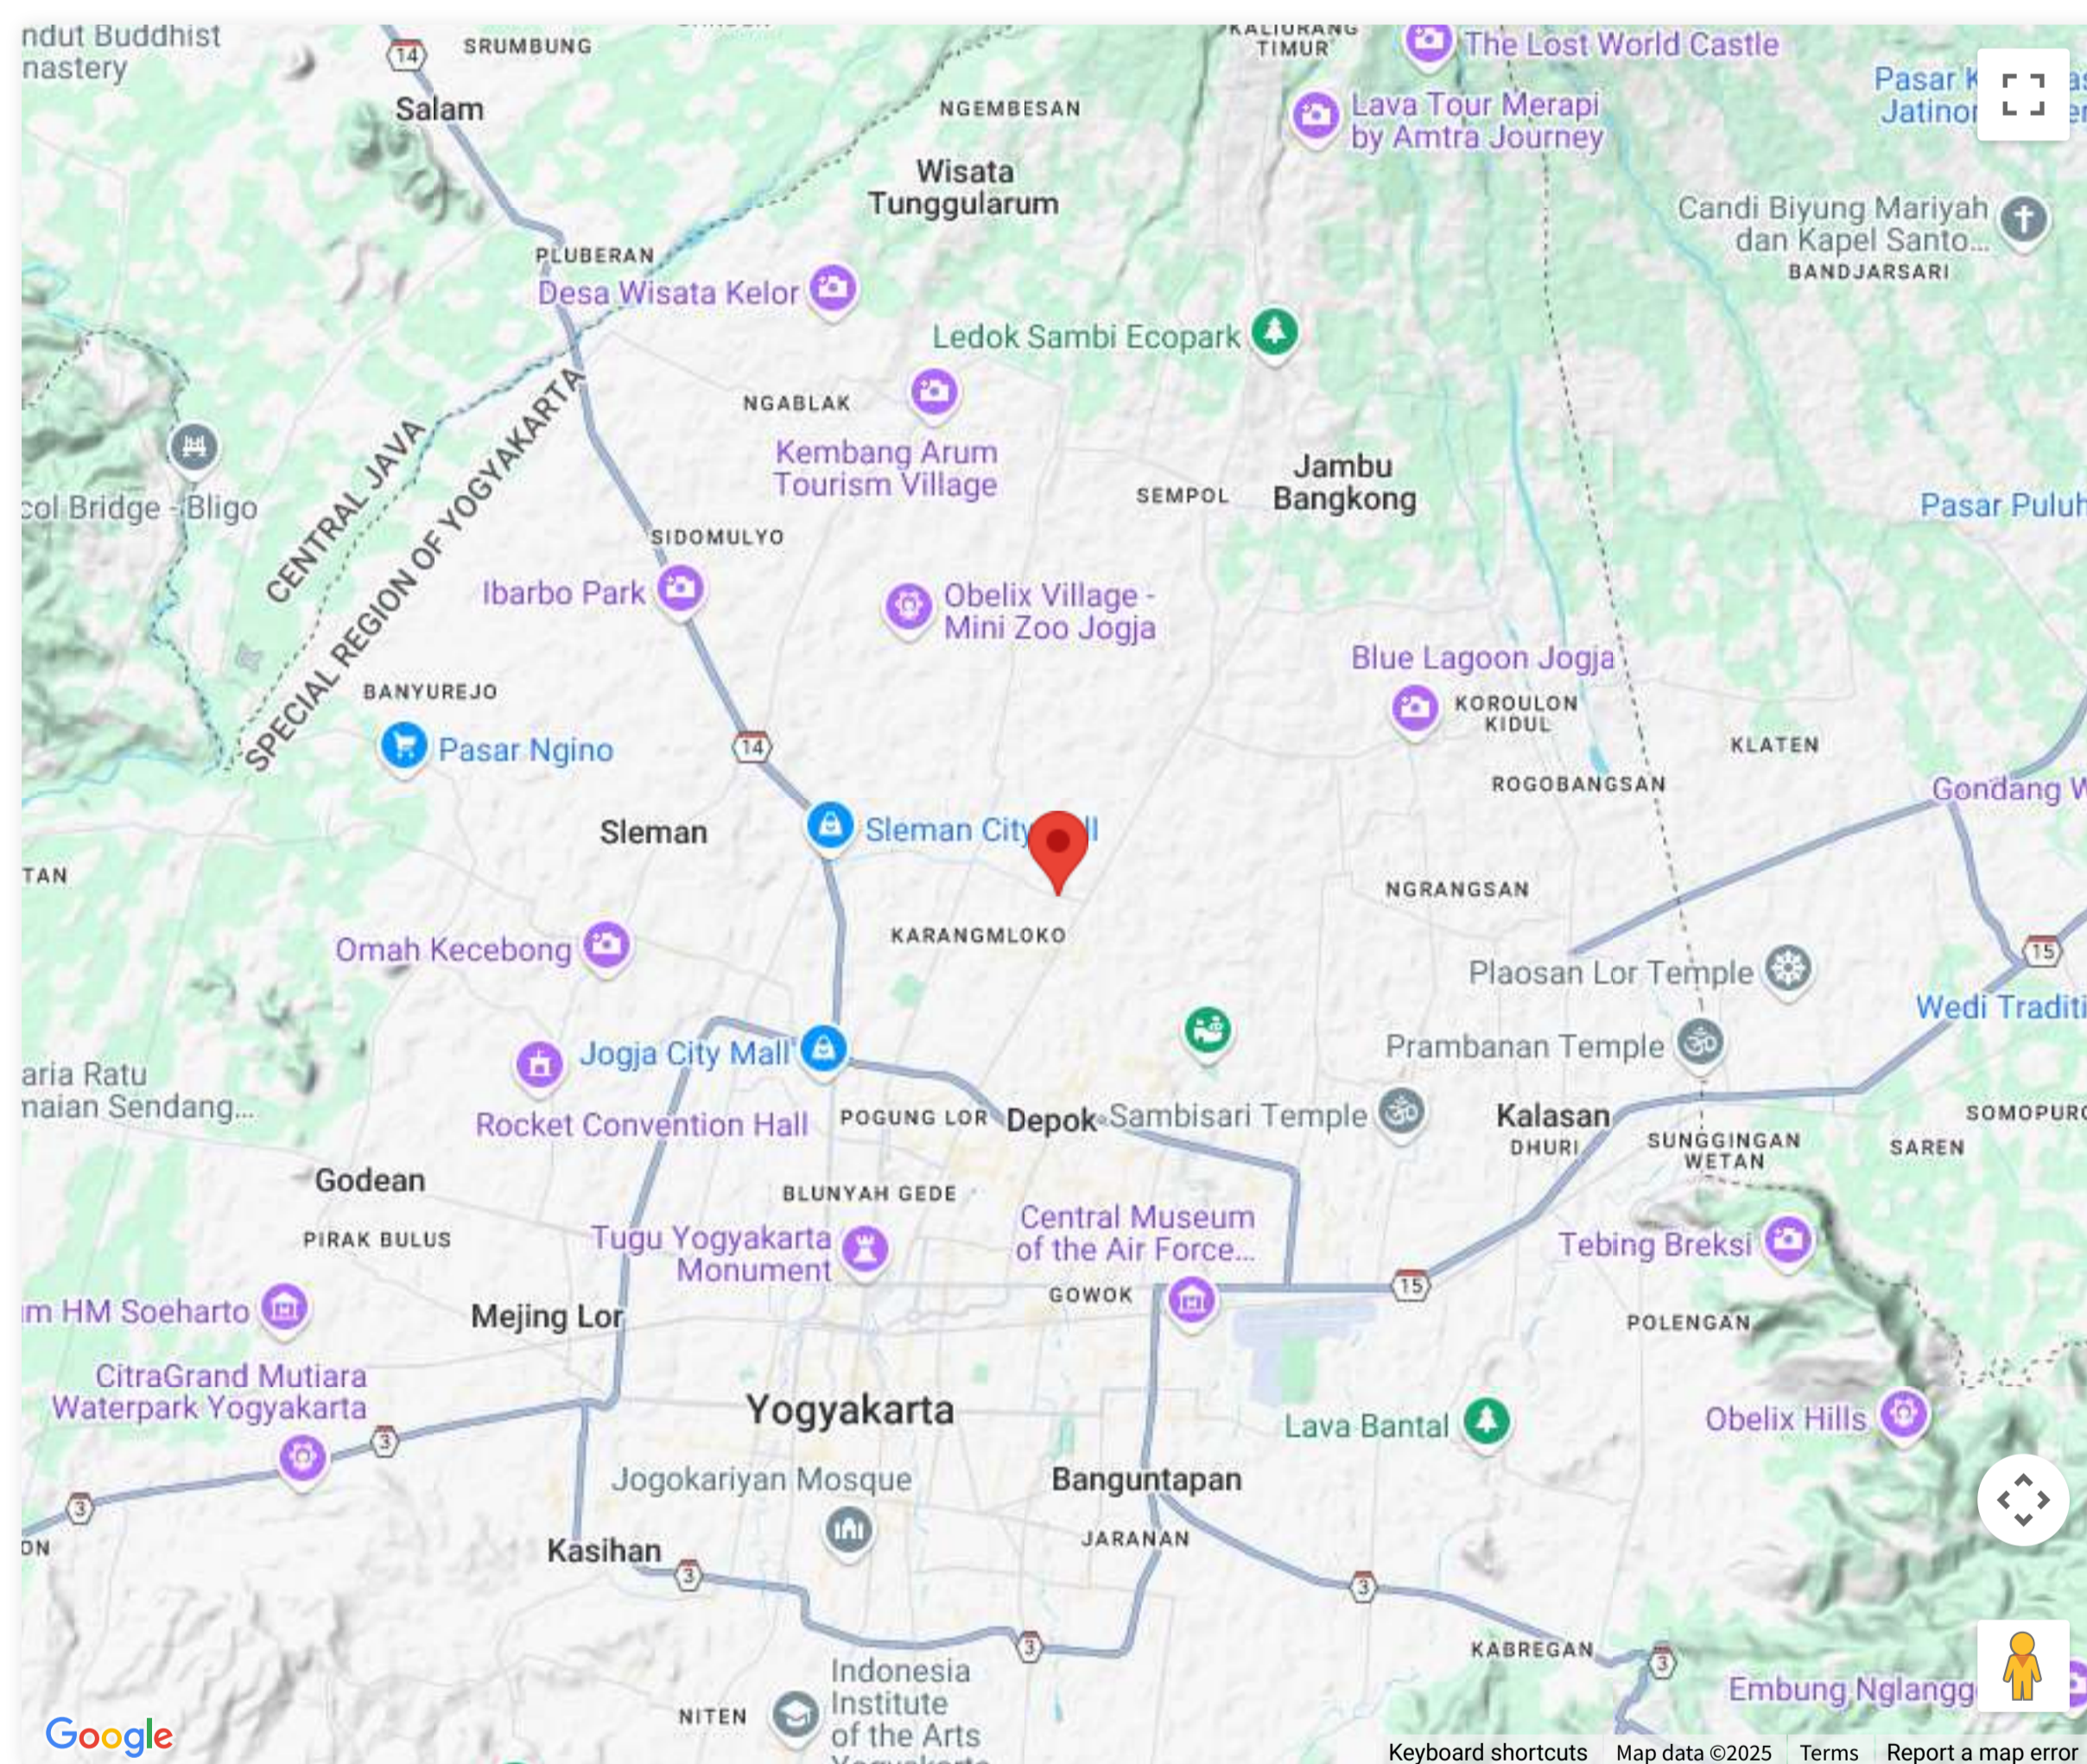

Our Official Seller Store

Temukan Store Resmi MS GLOW di Kotamu

Nyalakan fitur GPS untuk menemukan seller terdekat denganmu

Atau Ketik Nama Kota / Kabupaten

INTAN YULIANIX

Seller ID: MSGLOW052.529
Seller Status: Agen
ID Card Valid Thru: -
KOTA JAKARTA BARAT, DKI JAKARTA, INDONESIA

[@iyulianix](#)

SHELLA DWI MADIRZA

Seller ID: MSGLOW031
Seller Status: Distributor
ID Card Valid Thru: -
KOTA PEMATANG SIANTAR, SUMATERA UTARA, INDONESIA

[msglowdistributor](#)

KHAIRUN NISA

Seller ID: MSGLOW043.120
Seller Status: Agen

Ingin Bergabung Menjadi Reseller Kami?

JOIN SELLER

Brand Story

Media

FAQs