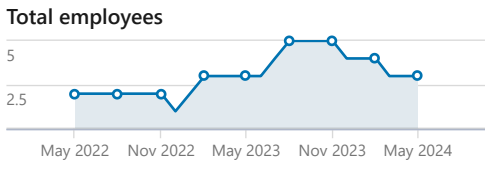

Show all details →

PREMIUM
Insights on PT Linkdataku Solusi Indonesia

-40%
 Total headcount growth
 6 months

1 years
 Median tenure

Unlock more organization insights
 Access employee, hiring, and job opening insights with Premium
Try Premium for free